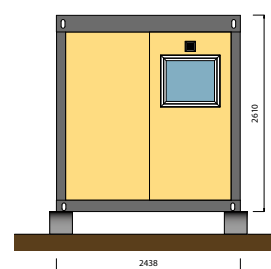

Servizi Igenici

SH 300 M 20' - Modulo Docce – 6 Docce

VIEW C

VIEW D

VIEW A

VIEW B

PLAN

Shelbox S.p.A.