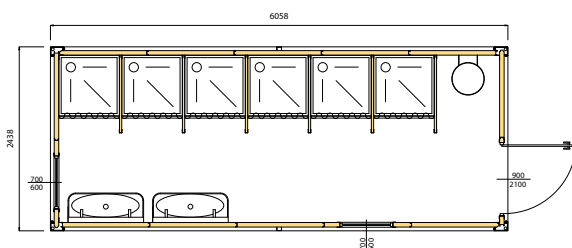

Servizi Igenici

SH 300 M 20' - Modulo Docce – 6 Docce

VIEW C

VIEW D

VIEW A

VIEW B

PLAN

Shelbox S.p.A.