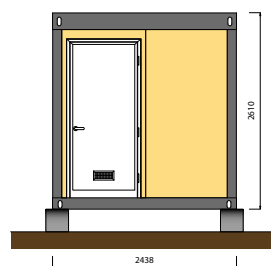

Servizi Igenici

SH 300 M 20' - Modulo Docce – 6 Docce

VIEW C

VIEW D

VIEW A

VIEW B

PLAN

Shelbox S.p.A.