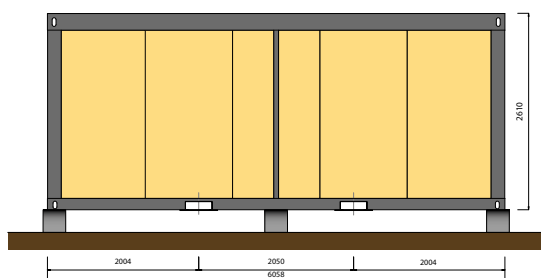

Servizi Igenici

SH 300 M 20' - Modulo Docce – 6 Docce

VIEW C

VIEW D

VIEW A

VIEW B

PLAN

Shelbox S.p.A.