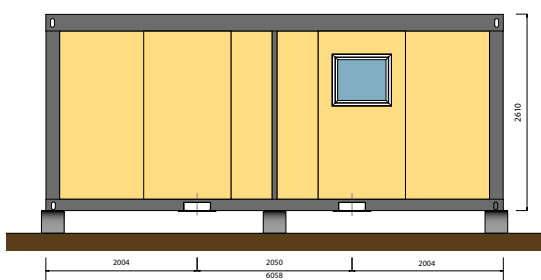

Servizi Igenici

SH 300 M 20' - Modulo Docce – 6 Docce

VIEW C

VIEW D

VIEW A

VIEW B

PLAN

Shelbox S.p.A.