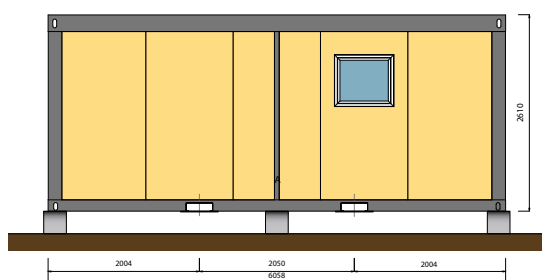

Servizi Igenici

SH 300 M 20' - Modulo WC – 6 WC

VIEW C

VIEW D

VIEW A

VIEW B

PLAN

Shelbox S.p.A.