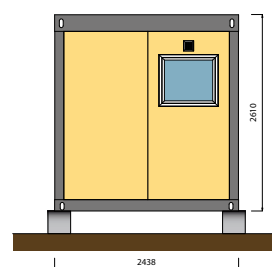

Servizi Igenici

SH 300 M 20' - Modulo WC – 6 WC

VIEW C

VIEW D

VIEW A

VIEW B

PLAN

Shelbox S.p.A.