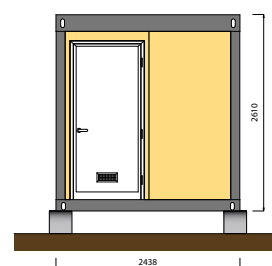

Servizi Igenici

SH 300 M 20' - Modulo WC – 6 WC

VIEW C

VIEW D

VIEW A

VIEW B

PLAN

Shelbox S.p.A.