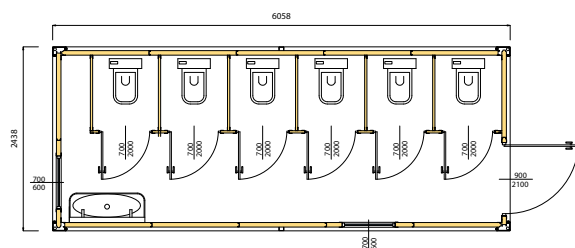

Servizi Igenici

SH 300 M 20' - Modulo WC – 6 WC

VIEW C

VIEW D

VIEW A

VIEW B

PLAN

Shelbox S.p.A.