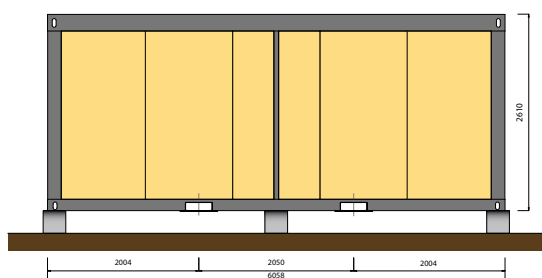

Servizi Igenici

SH 300 M 20' - Modulo WC – 6 WC

VIEW C

VIEW D

VIEW A

VIEW B

PLAN

Shelbox S.p.A.