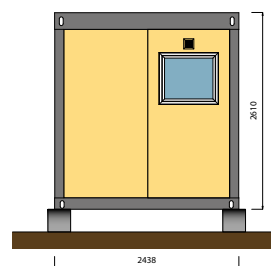

### SH 300 M 20' - Modulo Bagno 3 + 3

VIEW C

VIEW D

VIEW A

VIEW B

PLAN