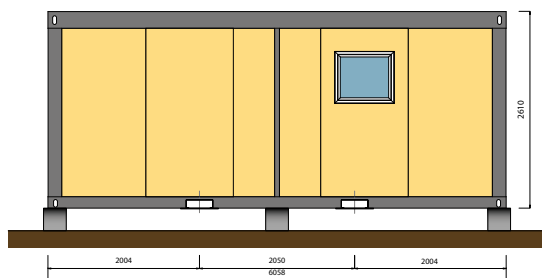

### SH 300 M 20' - Modulo Bagno 3 + 3

VIEW C

VIEW D

VIEW A

VIEW B

PLAN