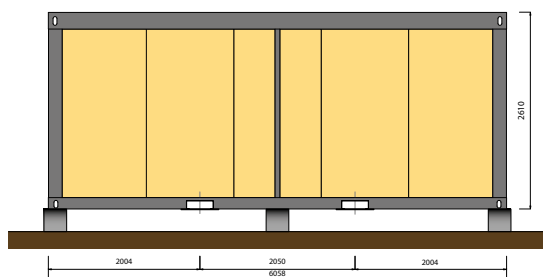

### SH 300 M 20' - Modulo Bagno 3 + 3

VIEW C

VIEW D

VIEW A

VIEW B

PLAN